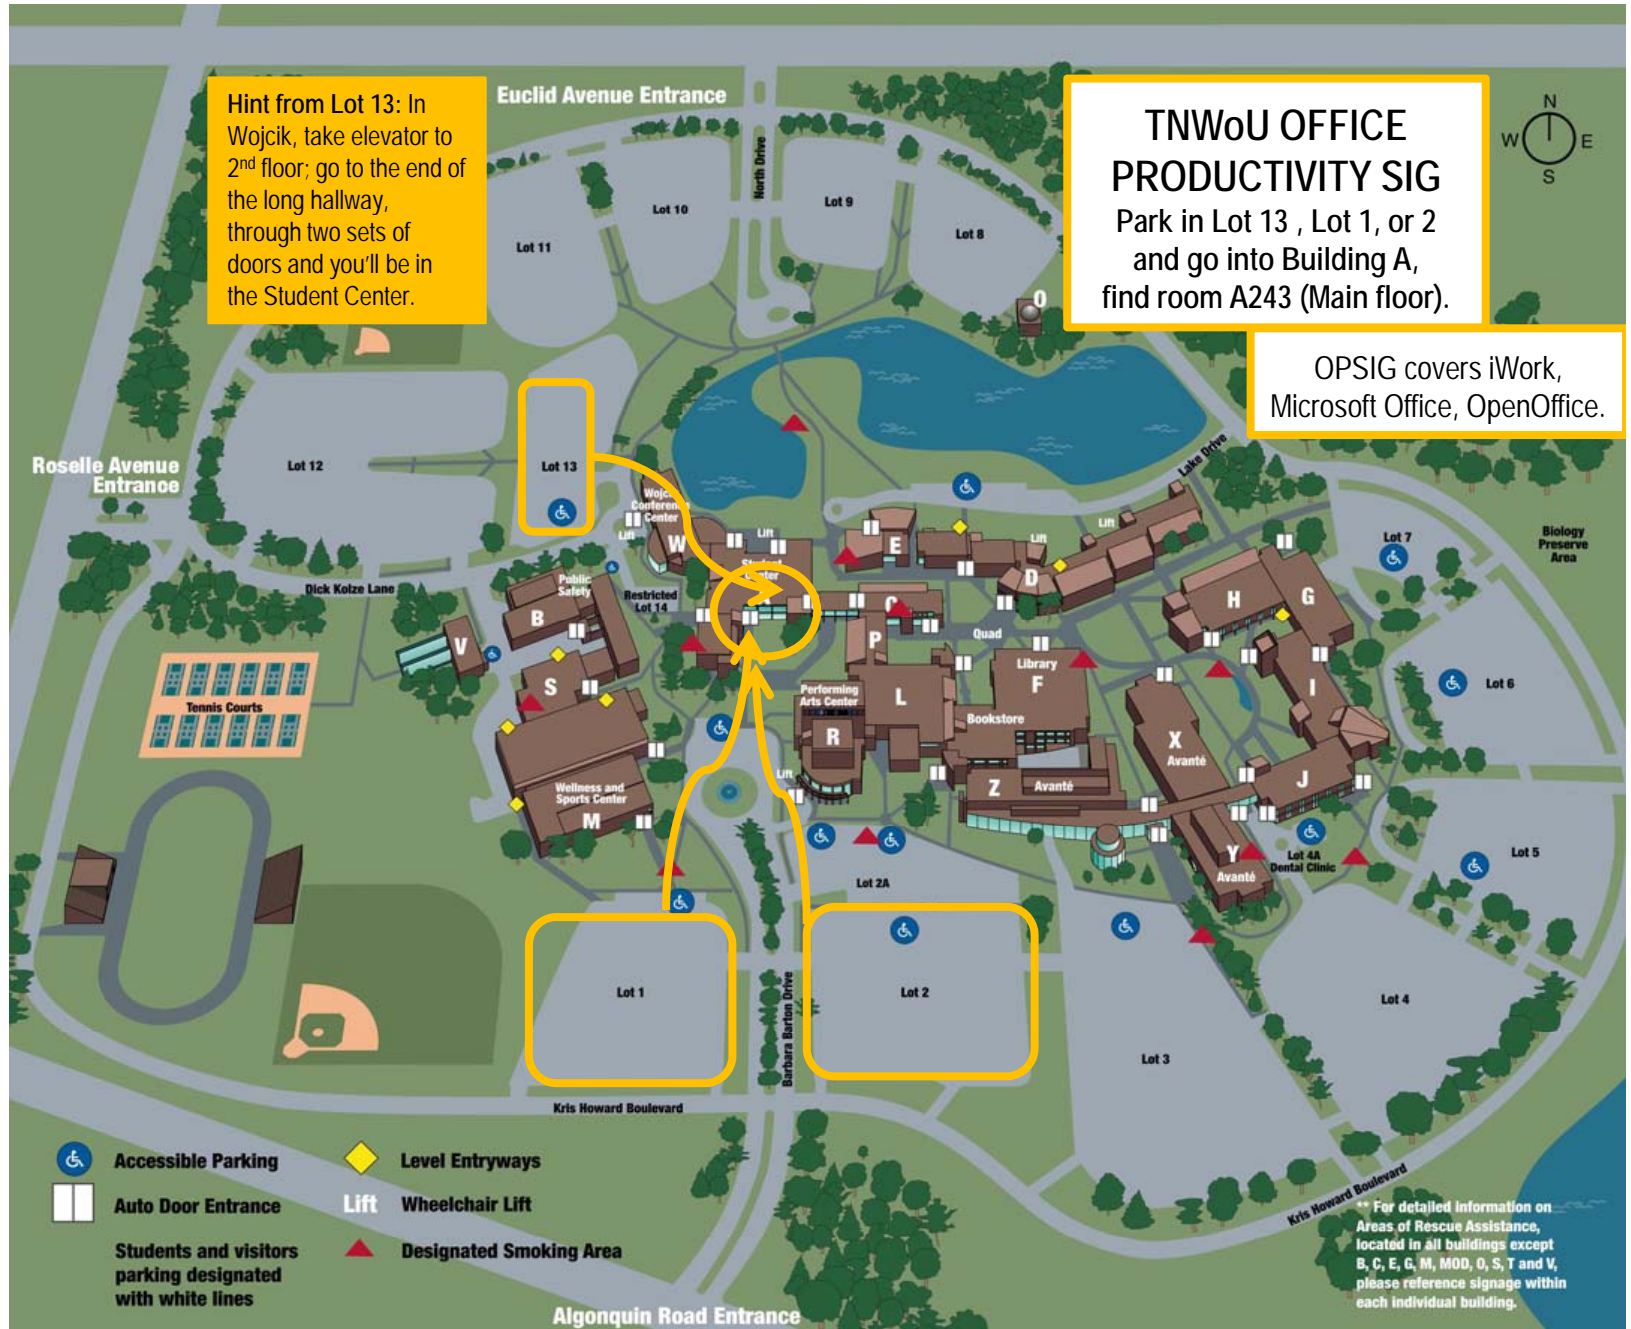

From the east:
West on Northwest
Tollway
(I-90) to Roselle Road
exit. North on Roselle to
Harper.

From the west:
East on Northwest
Tollway
(I-90) to Highway 53.
North on 53 to Algonquin
Road exit. West on
Algonquin to Harper.

*Red triangles denote
smoking areas.*

*Yellow diamonds
indicate level entrances
(no stairs).*

*White (divided) squares
indicate automatic
doors.*

*White lined
parking spaces
are for the public.*

Hint from Lot 13: In
Wojcik, take elevator to
2nd floor; go to the end of
the long hallway,
through two sets of
doors and you'll be in
the Student Center.

**TNWoU OFFICE
PRODUCTIVITY SIG**
Park in Lot 13 , Lot 1, or 2
and go into Building A,
find room A243 (Main floor).

OPSIG covers iWork,
Microsoft Office, OpenOffice.

Second Fridays in "odd number" months
Jan, Mar, May, July, Sep, Nov